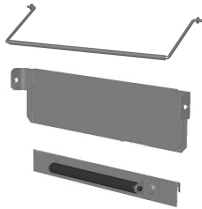

Accessori - Accessoires

519 RA1

Sprint

Racing

519 RA2

Sprint

Racing

519 RA5

Sprint

Racing

519 RA4

Sprint

Racing

519 RA3

Racing

**MONTAGGIO PANNELLO
MONTAGE DU PANNEAU**

4 VITI-VIS
Ø5,5

4 VITI-VIS
Ø3,8

519 RA6

Racing

USAG